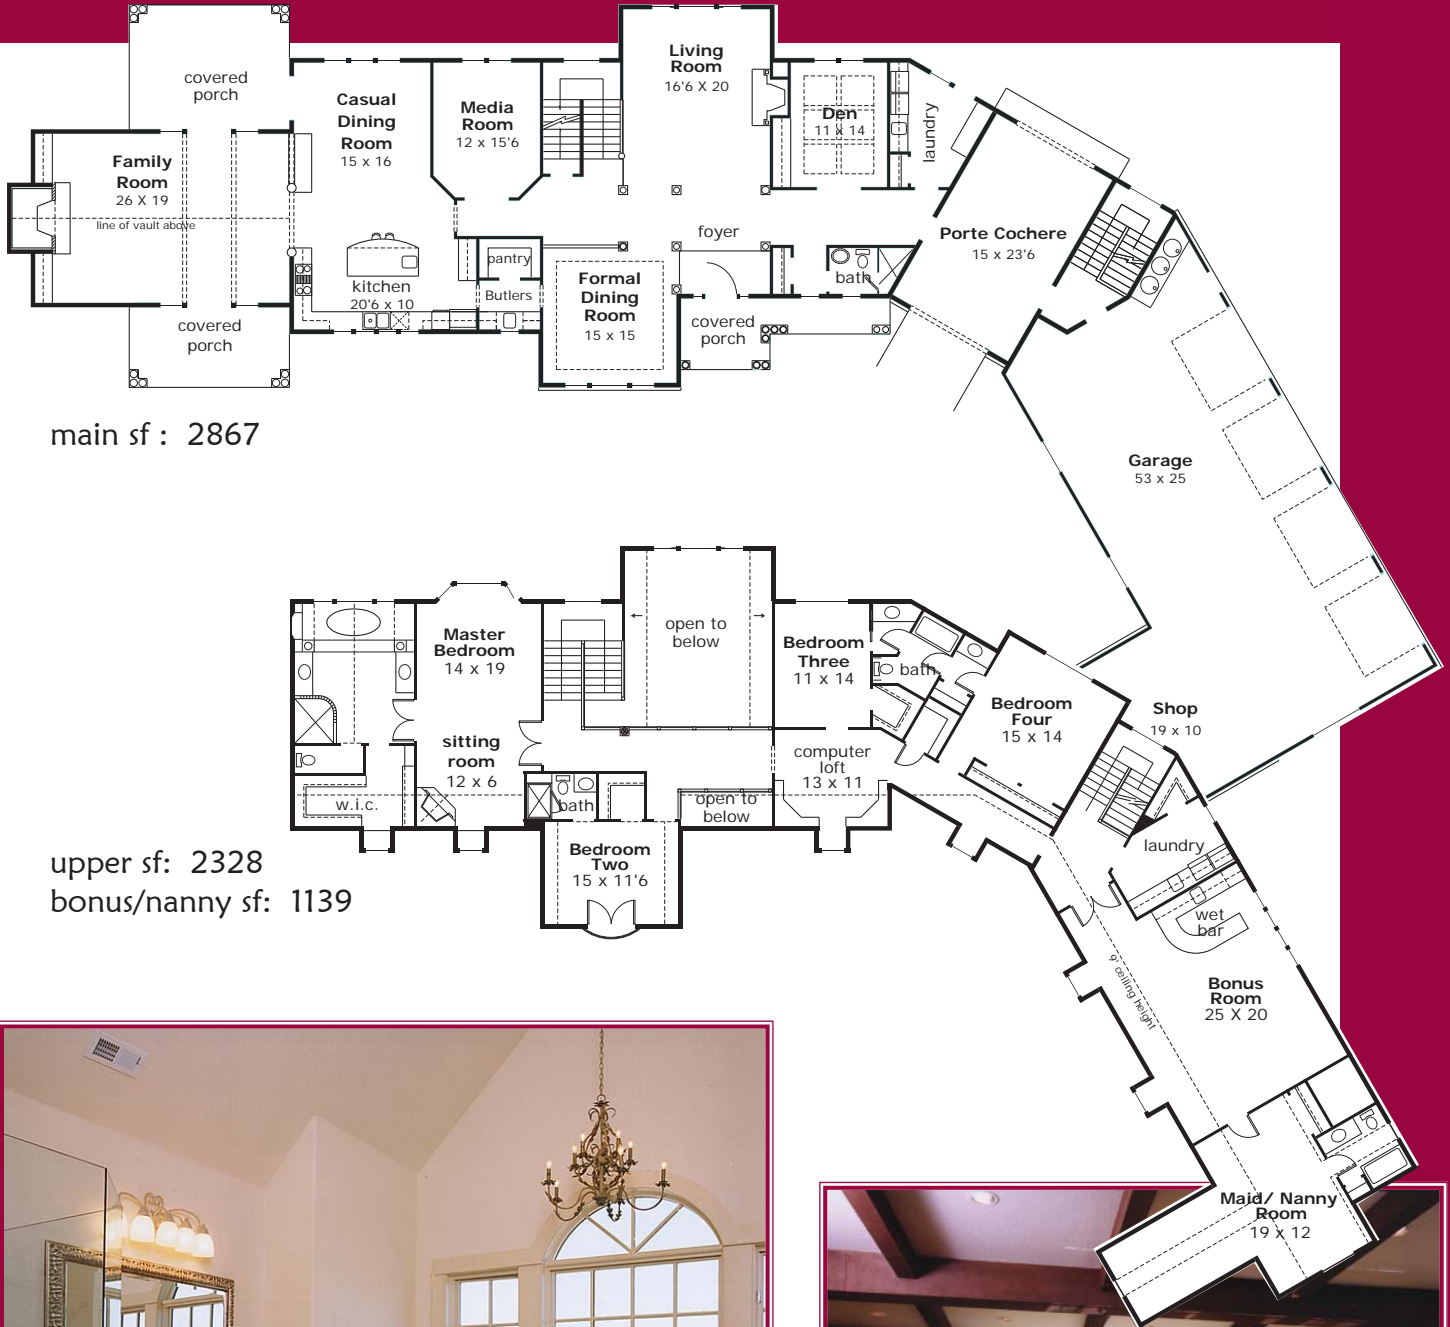

# *The Waverleigh*

*Tualatin, OR*

11644 NE 80th St.; Kirkland, WA 98033; 425.828.4117

**Total Finished Area: 6334 sf**  
**Overall Dims: 160'-2" x 92'-9"**

main sf : 2867

upper sf: 2328  
 bonus/nanny sf: 1139