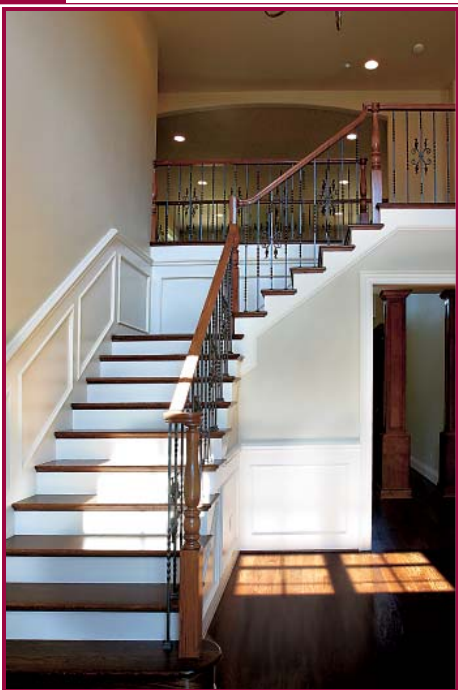

# The Kearney

11644 NE 80th St.; Kirkland, WA 98033; 425.828.4117

Total Finished Area: 4915 sf  
Overall Dims: 94'-4" x 80'-5"

master bath

great room

great room

kitchen

rear patio