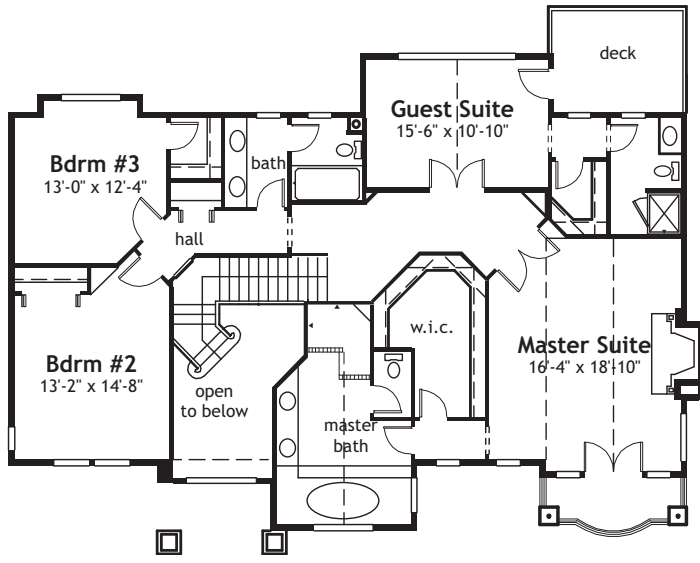

The Rosepoint

NASH JONES
ANDERSON

11644 NE 80th St.; Kirkland, WA 98033; 425.828.4117

Total Finished Area: 4553 sf
Overall Dims: 57'-10" x 39'-6"

57'-10"

39'-6"