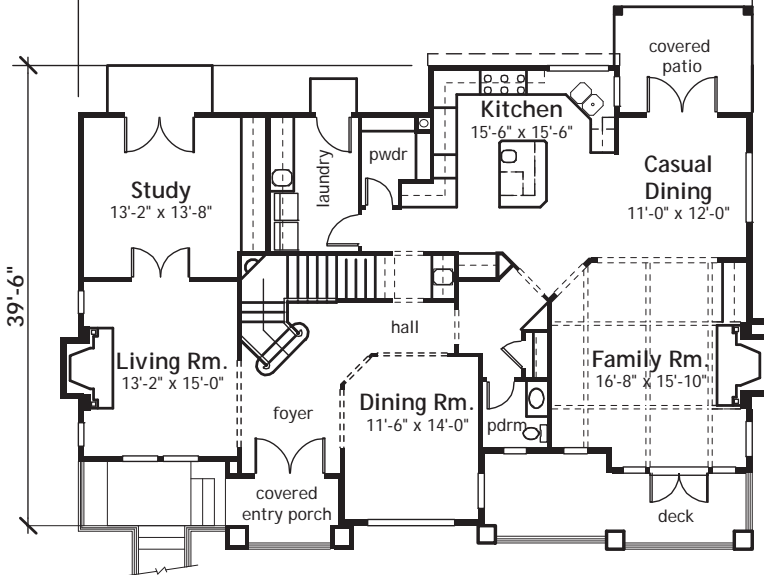

The Rosepoint

NASH JONES
ANDERSON

11644 NE 80th St.; Kirkland, WA 98033; 425.828.4117

Total Finished Area: 4553 sf
Overall Dims: 57'-10" x 39'-6"

57'-10"

39'-6"